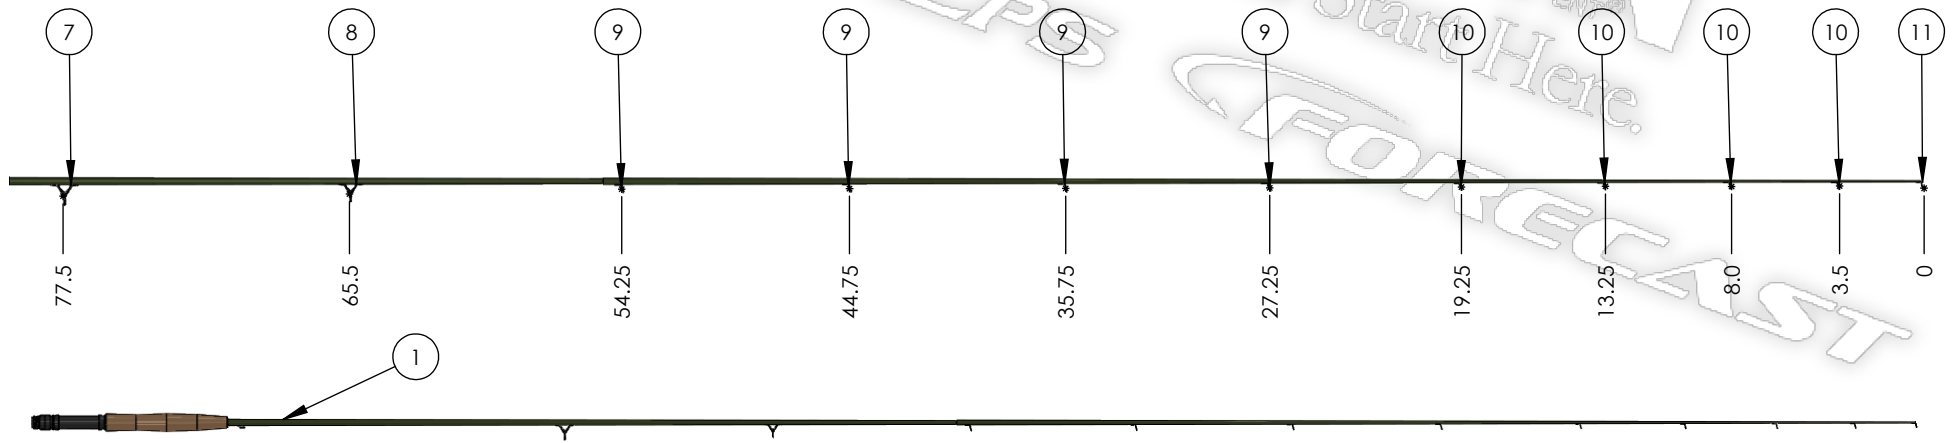

RAINSHADOW
The Best

BATSON
The Best
Climbing Rods Start Here.

ALPS

ALPINE
FORGECAST